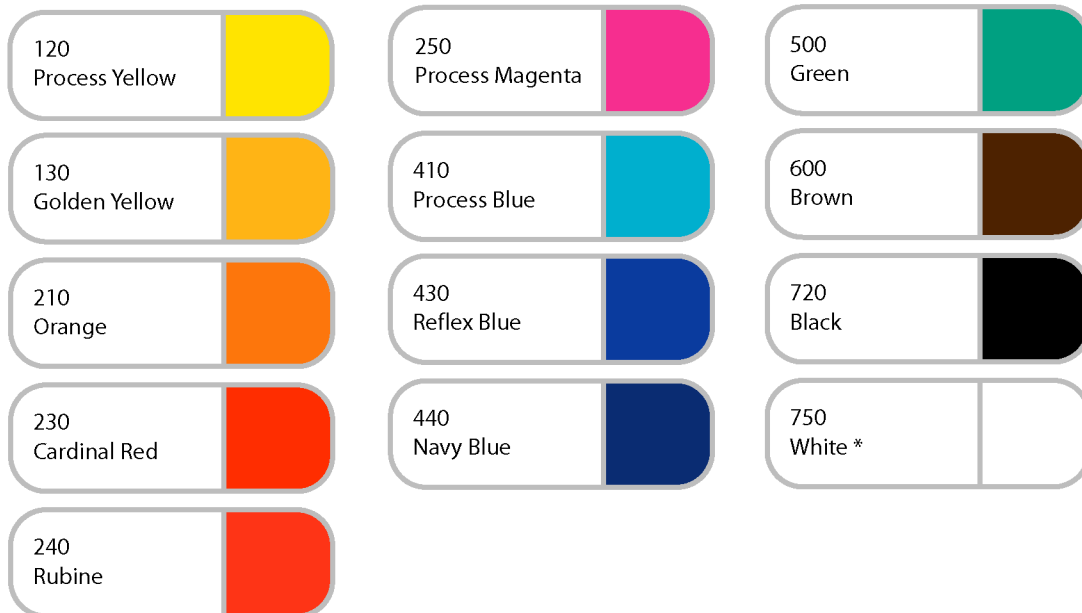

## G&S Pigment System

Pigments are highly concentrated tint colours that are added to a Transparent Base to make fabric paint for hand painting or screen printing. Can also be used to tint acrylic paints, latex house paint or any brand waterbased medium/paint. Different shades of colour are achieved by varying the quantity of pigment added (3-6% solution). These pigments and paints are completely inter-mixable to achieve an even larger pallet of colours. Our current line of pigments are all 100% solvent free and organic based.

Please visit our website or email us for pricing information.

\* 750 White is solvent free but in-organic colourant